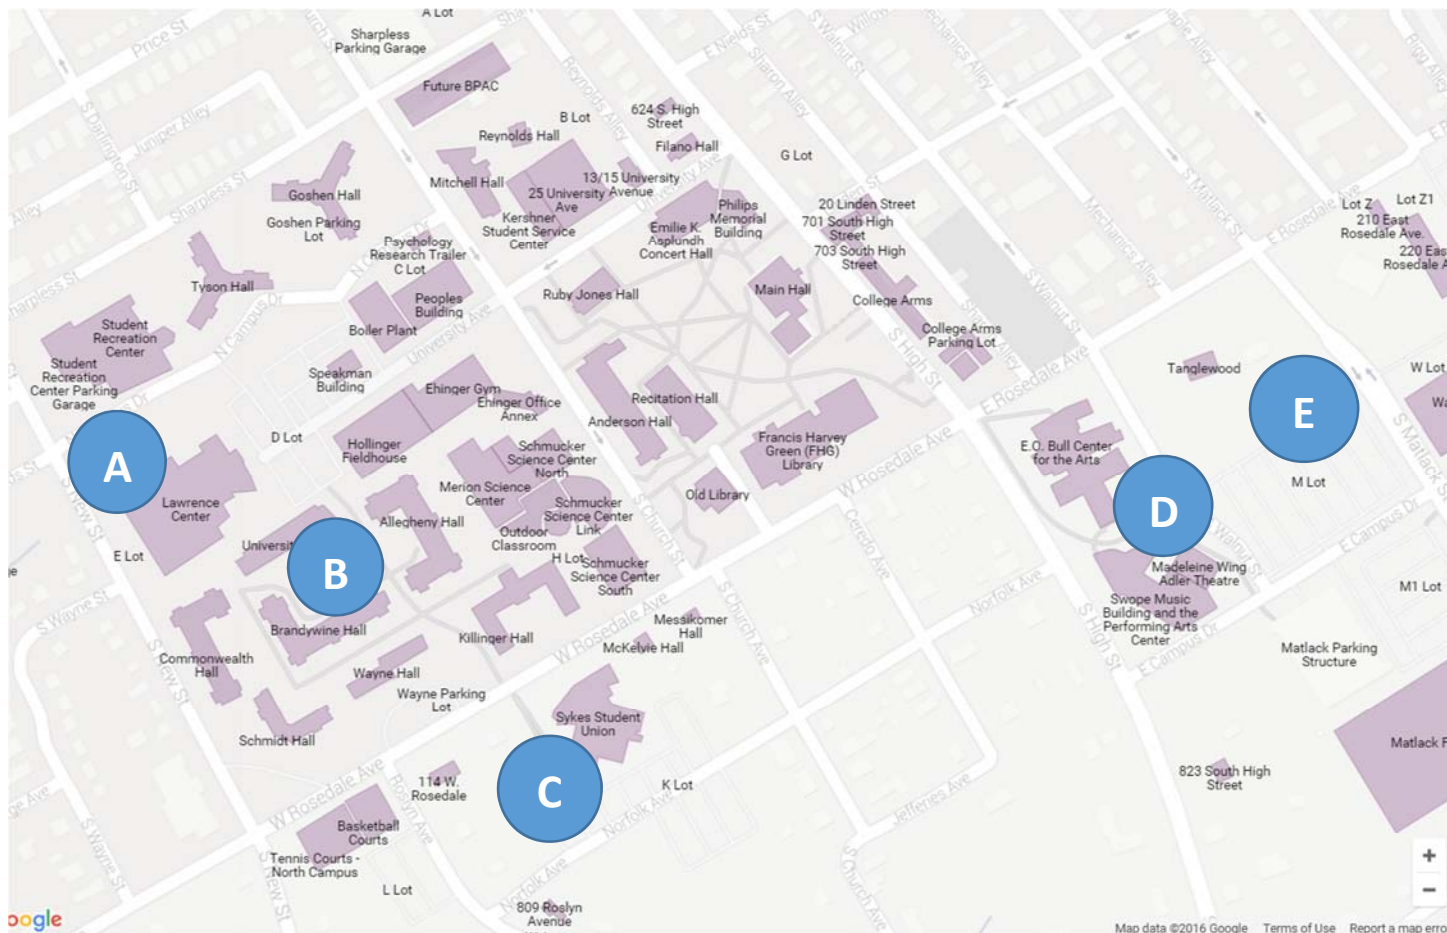

West Chester University of Pennsylvania, 700 S. High Street, West Chester, PA 19382

<http://www.wcupa.edu/campusmap/> <http://www.wcupa.edu/visitors/drivingDirections.aspx>

A: Lawrence Dining Hall

B: Brandywine Hall – Lodging and Friday Registration (Lobby)

C: Sykes Student Union – Friday Evening/Saturday Programming and Saturday Registration

D: Madeleine Wing Adler Theatre – Friday Session/Sunday Worship

E: M Lot – Event Parking